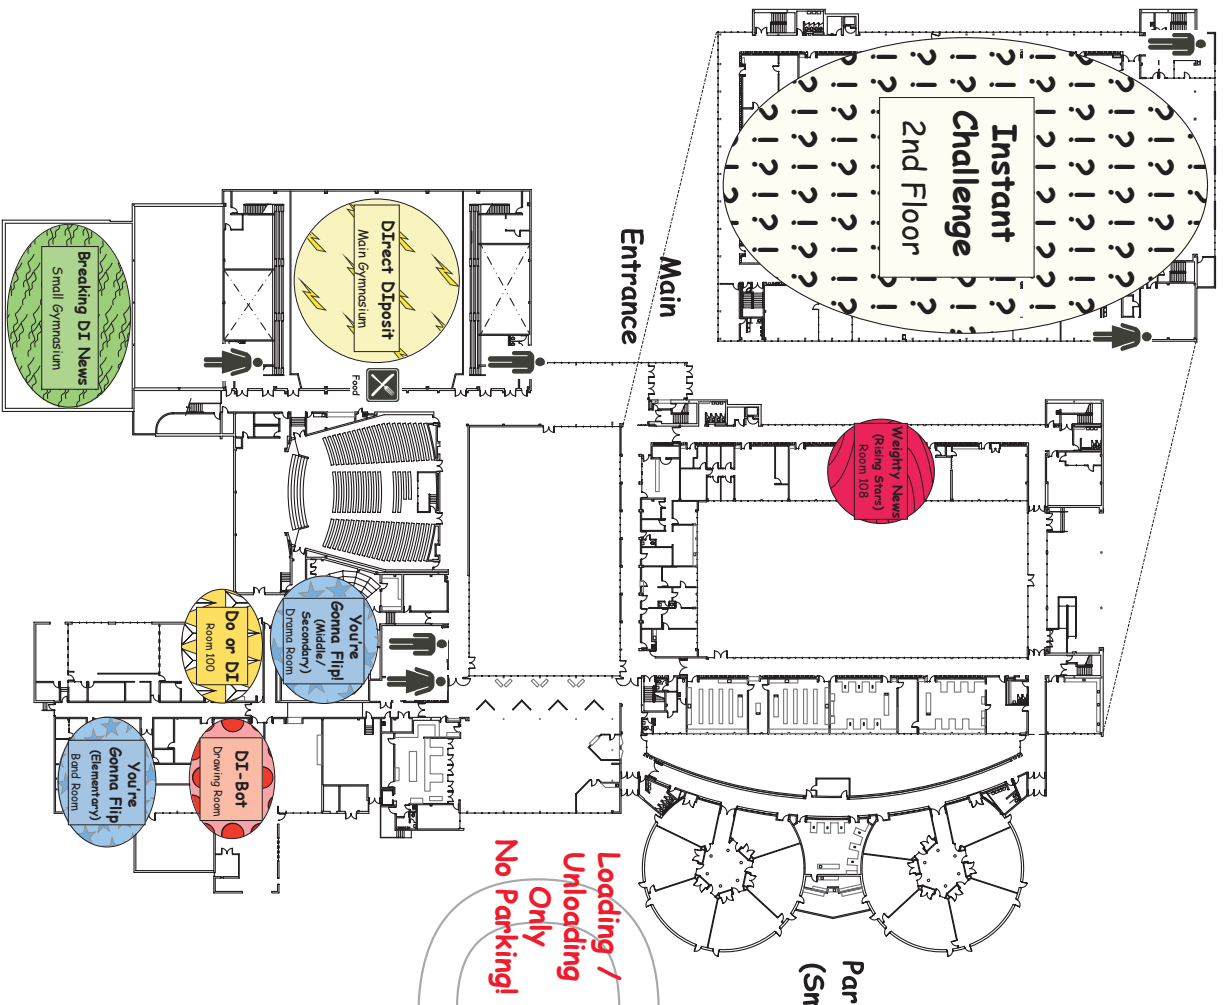

Main Parking

**2010 Jeffco
Destination Imagination
Regional Tournament
Alameda High School
March 6th, 2010**

Breaking DI News Small Gymnasium	
DI-Bot Drawing Room	
You're Gonna Flip Middle & High: Drama Room Elementary: Band Room	
Do or DI Room 100	
Direct Diposit Main Gymnasium	
Weighty News (Rising Stars) Room 108	
Instant Challenge Second Floor	