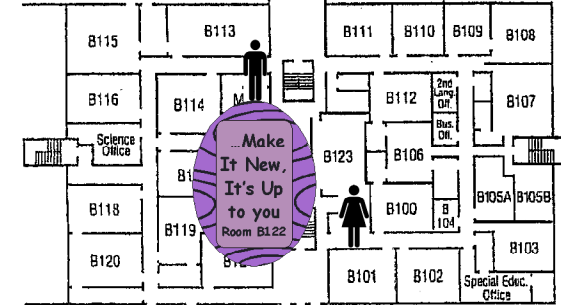

...Make it New,
It's Up to You!
Room B122

Switching TraDitions
Auditorium

Round About Courage
Green Room

Instant Challenge
3rd Floor

CSI:DI
El & Sec: Choir Room
Mid: Auditorium

DIrect Flight
Gymnasium

Card-DI-ology
Little Theatre
(3rd Floor)

Band Room

Make It New,
It's Up to you
Room B122

East
Entrance

2007 Jeffco
Destination ImagiNation
Regional Tournament
Arvada High School
March 10th, 2007

Library
Media
Center

Math
Office

B204
A203
A202
A201